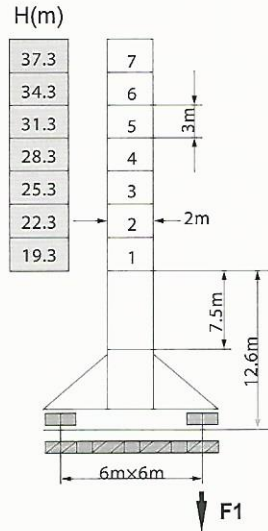

F2	● 162t	■ 298t
F3	● 113t	■ 254t
	72t	

Travelling

F1	● 106t	■ 139t
	81t	

Inner climbing

A	12m	16m
R1	30t	22.5t
R2	26t	19.5t
P	87t	87t
	74t	

- Out of service
- In service

- F= Reactions
- 🏗 Without load and ballast with longest jib and maximum height

Anchorage

- H1—Height under jib hinge shaft
- H2—Height of anchorage frame to the ground

Counter-jib ballast

		5000kg	5000kg	1000kg	 kg
55m	7.5m	1	3	3	23000
50m	7.5m	1	3	1	21000
45m	7.5m	1	3	1	21000
40m	7.5m	1	3	-	20000
35m	7.5m	1	3	-	20000
30m	7.5m	1	3	-	20000

Mechanisms

Mechanisms Specifications						KW		
Hoisting	 75LVF30	t	6	3	12	6	600m Frequency	55
		m/min	0~45	0~90	0~22.5	0~45		
Luffing	 50DVF40	min	≤3.0		Frequency Control		200m	37
Slewing	 RCV120	r/min	0~0.7		Frequency Control			2x6
	 RVF120	r/min	0~0.7		Frequency Control			
Traveling	 18TVF	m/min	0~25		Frequency Control			4x3.4
Power Supply			380V/50Hz 440V/60Hz					
Total Power			104+4x3.4KW					
Generator Sets			Consult us					