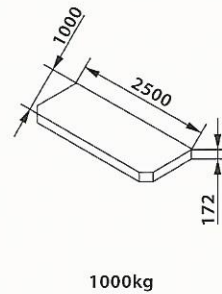

F2	● 162t	■ 298t
F3	● 113t	■ 254t
	72t	

Travelling

F1	● 106t	■ 139t
	81t	

Inner climbing

A	12m	16m
R1	30t	22.5t
R2	26t	19.5t
P	87t	87t
	74t	

- Out of service
- In service

- F= Reactions
- 🏗 Without load and ballast with longest jib and maximum height

Anchorage

- H1—Height under jib hinge shaft
- H2—Height of anchorage frame to the ground

Counter-jib ballast

		5000kg	5000kg	1000kg	 kg
55m	7.5m	1	3	3	23000
50m	7.5m	1	3	1	21000
45m	7.5m	1	3	1	21000
40m	7.5m	1	3	-	20000
35m	7.5m	1	3	-	20000
30m	7.5m	1	3	-	20000