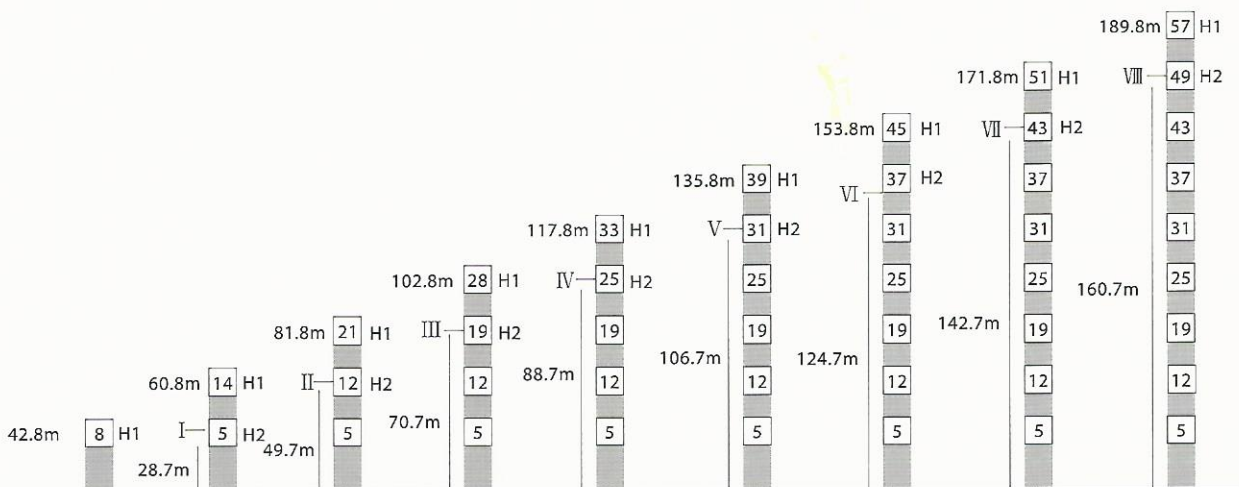

F2	● 162t	■ 298t
F3	● 113t	■ 254t
	72t	

Travelling

F1	● 106t	■ 139t
	81t	

Inner climbing

A	12m	16m
R1	30t	22.5t
R2	26t	19.5t
P	87t	87t
	74t	

- Out of service
- In service

- F= Reactions
- 🏗 Without load and ballast with longest jib and maximum height

Anchorage

- H1—Height under jib hinge shaft
- H2—Height of anchorage frame to the ground

Counter-jib ballast

		5000kg	5000kg	1000kg	 kg
55m	7.5m	1	3	3	23000
50m	7.5m	1	3	1	21000
45m	7.5m	1	3	1	21000
40m	7.5m	1	3	-	20000
35m	7.5m	1	3	-	20000
30m	7.5m	1	3	-	20000

Mechanisms

Mechanisms Specifications						KW		
Hoisting	 75LVF30	t	6	3	12	6	600m Frequency	55
		m/min	0~45	0~90	0~22.5	0~45		
Luffing	 50DVF40	min	≤3.0		Frequency Control		200m	37
Slewing	 RCV120	r/min	0~0.7		Frequency Control			2x6
	 RVF120	r/min	0~0.7		Frequency Control			
Traveling	 18TVF	m/min	0~25		Frequency Control			4x3.4
Power Supply			380V/50Hz 440V/60Hz					
Total Power			104+4x3.4KW					
Generator Sets			Consult us					