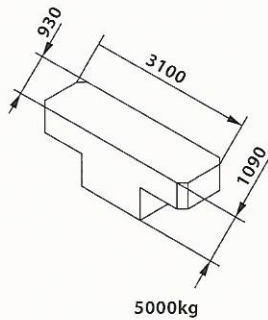

F2	● 162t	■ 298t
F3	● 113t	■ 254t
	72t	

Travelling

F1	● 106t	■ 139t
	81t	

Inner climbing

A	12m	16m
R1	30t	22.5t
R2	26t	19.5t
P	87t	87t
	74t	

- Out of service
- In service

- F= Reactions
- 🏗 Without load and ballast with longest jib and maximum height

Anchorage

- H1—Height under jib hinge shaft
- H2—Height of anchorage frame to the ground

Counter-jib ballast

		5000kg	5000kg	1000kg	 kg
55m	7.5m	1	3	3	23000
50m	7.5m	1	3	1	21000
45m	7.5m	1	3	1	21000
40m	7.5m	1	3	-	20000
35m	7.5m	1	3	-	20000
30m	7.5m	1	3	-	20000