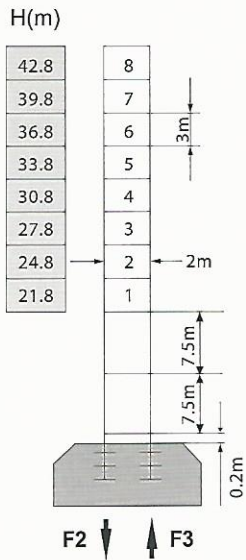

F2	● 162t	■ 298t
F3	● 113t	■ 254t
	72t	

Travelling

F1	● 106t	■ 139t
	81t	

Inner climbing

A	12m	16m
R1	30t	22.5t
R2	26t	19.5t
P	87t	87t
	74t	

- Out of service
- In service

- F= Reactions
- 🏗 Without load and ballast with longest jib and maximum height

Anchorage

- H1—Height under jib hinge shaft
- H2—Height of anchorage frame to the ground

Counter-jib ballast

		5000kg	5000kg	1000kg	 kg
55m	7.5m	1	3	3	23000
50m	7.5m	1	3	1	21000
45m	7.5m	1	3	1	21000
40m	7.5m	1	3	-	20000
35m	7.5m	1	3	-	20000
30m	7.5m	1	3	-	20000

Mechanisms

Mechanisms Specifications						KW		
Hoisting	 75LVF30	t	6	3	12	6	600m Frequency	55
		m/min	0~45	0~90	0~22.5	0~45		
Luffing	 50DVF40	min	≤3.0		Frequency Control		200m	37
Slewing	 RCV120	r/min	0~0.7		Frequency Control			2x6
	 RVF120	r/min	0~0.7		Frequency Control			
Traveling	 18TVF	m/min	0~25		Frequency Control			4x3.4
Power Supply			380V/50Hz 440V/60Hz					
Total Power			104+4x3.4KW					
Generator Sets			Consult us					