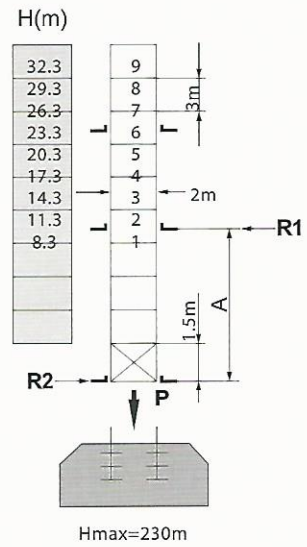

F2	● 162t	■ 298t
F3	● 113t	■ 254t
	72t	

Travelling

F1	● 106t	■ 139t
	81t	

Inner climbing

A	12m	16m
R1	30t	22.5t
R2	26t	19.5t
P	87t	87t
	74t	

- Out of service
- In service

- F= Reactions
- 🏗 Without load and ballast with longest jib and maximum height

Mechanisms

Mechanisms Specifications						KW		
Hoisting	 75LVF30	t	6	3	12	6	600m Frequency	55
		m/min	0~45	0~90	0~22.5	0~45		
Luffing	 50DVF40	min	≤3.0		Frequency Control		200m	37
Slewing	 RCV120	r/min	0~0.7		Frequency Control			2x6
	 RVF120	r/min	0~0.7		Frequency Control			
Traveling	 18TVF	m/min	0~25		Frequency Control			4x3.4
Power Supply			380V/50Hz 440V/60Hz					
Total Power			104+4x3.4KW					
Generator Sets			Consult us					