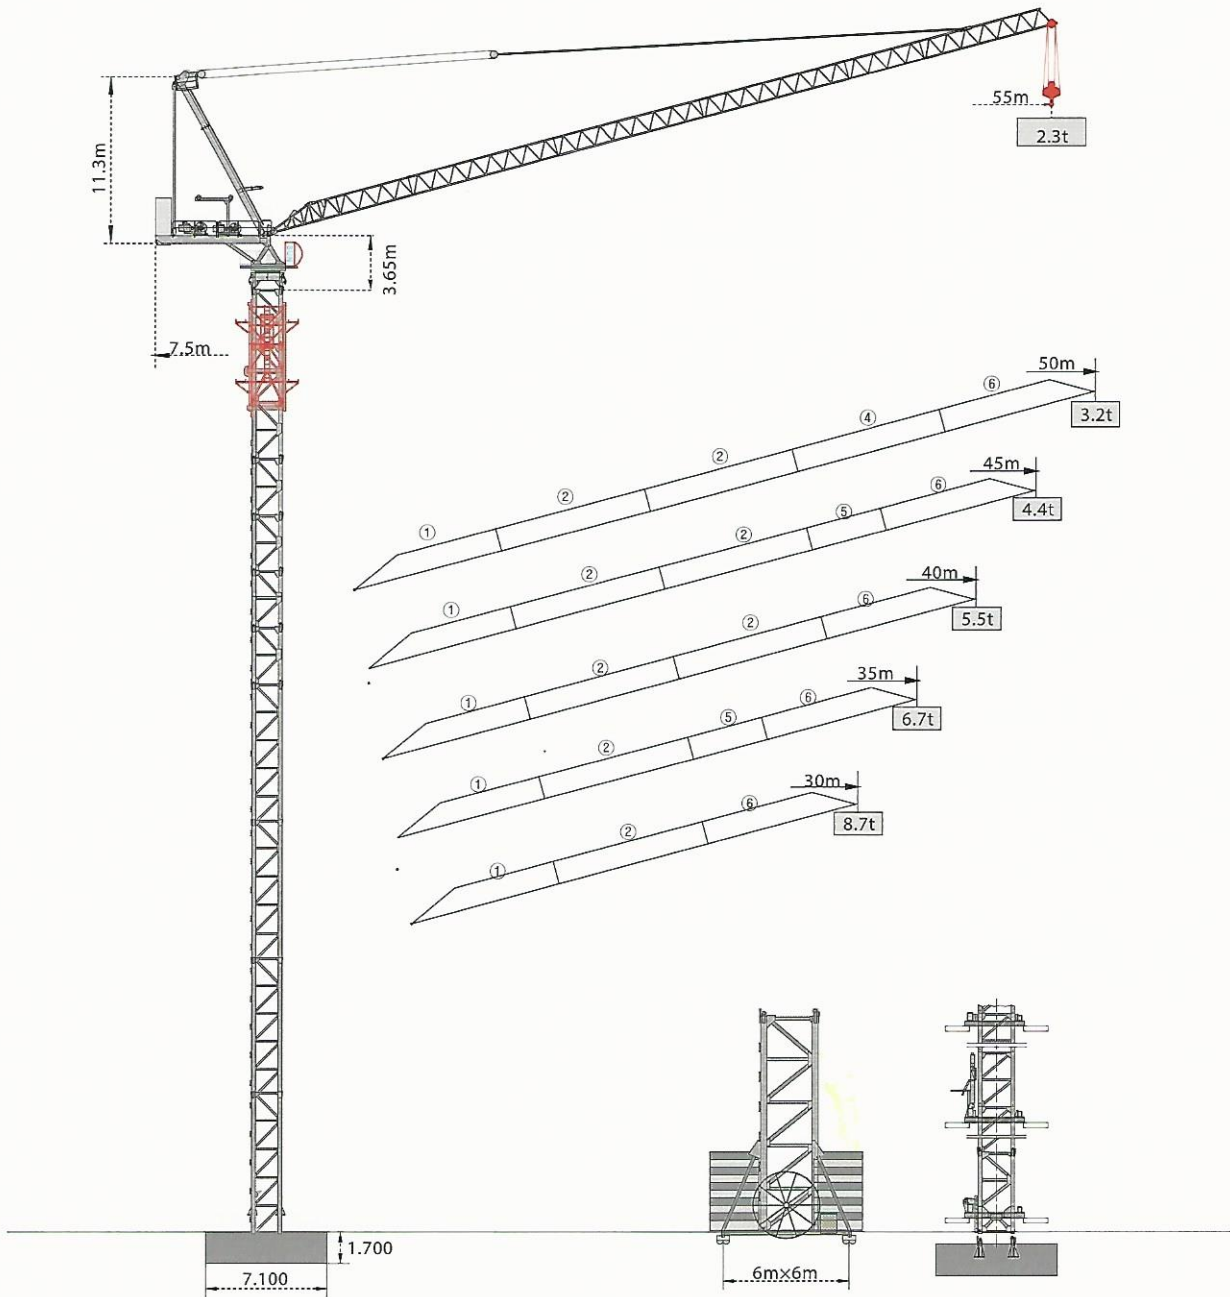

MCL5523-12t

하이웍스(주)

타워크레인 판매전문

www.highworks.co.kr

lucky230@hanmail.net

010-4033-6000

Mast 2m×2m

Stationary

F2	● 162t	■ 298t
F3	● 113t	■ 254t
	72t	

Travelling

F1	● 106t	■ 139t
	81t	

Inner climbing

A	12m	16m
R1	30t	22.5t
R2	26t	19.5t
P	87t	87t
	74t	

- Out of service
- In service

- F= Reactions
- 🏗 Without load and ballast with longest jib and maximum height

Anchorage

- H1—Height under jib hinge shaft
- H2—Height of anchorage frame to the ground

Counter-jib ballast

		5000kg	5000kg	1000kg	 kg
55m	7.5m	1	3	3	23000
50m	7.5m	1	3	1	21000
45m	7.5m	1	3	1	21000
40m	7.5m	1	3	-	20000
35m	7.5m	1	3	-	20000
30m	7.5m	1	3	-	20000

Mechanisms

Mechanisms Specifications						KW		
Hoisting	 75LVF30	t	6	3	12	6	600m Frequency	55
		m/min	0~45	0~90	0~22.5	0~45		
Luffing	 50DVF40	min	≤3.0		Frequency Control		200m	37
Slewing	 RCV120	r/min	0~0.7		Frequency Control			2x6
	 RVF120	r/min	0~0.7		Frequency Control			
Traveling	 18TVF	m/min	0~25		Frequency Control			4x3.4
Power Supply			380V/50Hz 440V/60Hz					
Total Power			104+4x3.4KW					
Generator Sets			Consult us					