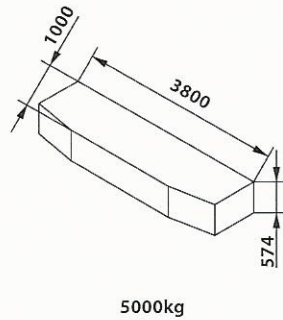

F2	● 162t	■ 298t
F3	● 113t	■ 254t
	72t	

Travelling

F1	● 106t	■ 139t
	81t	

Inner climbing

A	12m	16m
R1	30t	22.5t
R2	26t	19.5t
P	87t	87t
	74t	

- Out of service
- In service

- F= Reactions
- 🏗 Without load and ballast with longest jib and maximum height

Anchorage

- H1—Height under jib hinge shaft
- H2—Height of anchorage frame to the ground

Counter-jib ballast

		5000kg	5000kg	1000kg	 kg
55m	7.5m	1	3	3	23000
50m	7.5m	1	3	1	21000
45m	7.5m	1	3	1	21000
40m	7.5m	1	3	-	20000
35m	7.5m	1	3	-	20000
30m	7.5m	1	3	-	20000